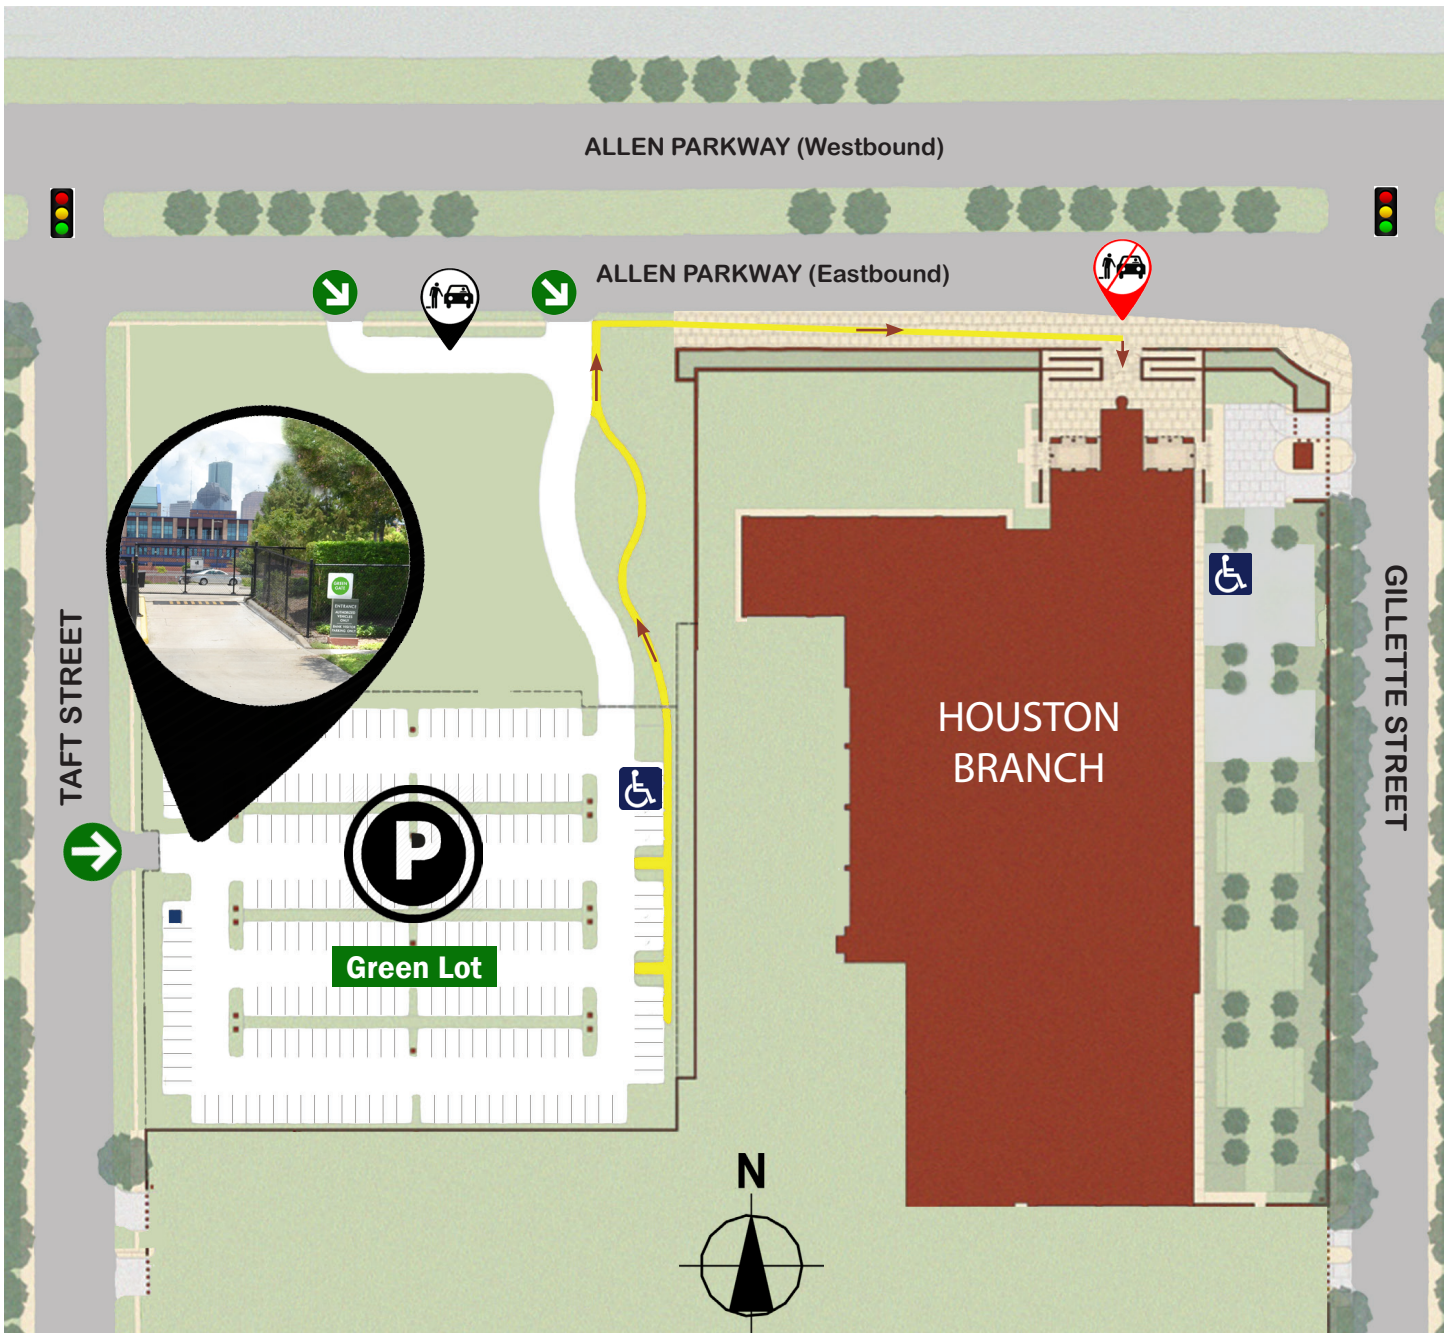

FEDERAL RESERVE BANK OF DALLAS - HOUSTON BRANCH
1801 ALLEN PARKWAY, HOUSTON, TX 77019

Parking entrance

Pedestrian sidewalk to main entrance

Pedestrian Drop Off

No Pedestrian Drop Off

Main visitor's parking lot can be accessed through Taft street or through the Allen Parkway eastbound entrance gates.